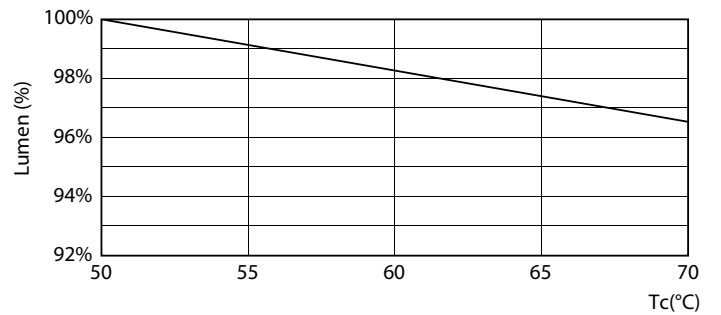

MASTER LEDtube EM/Mains

Fotometriske data

Spectral Power Distribution Colour

Levetid

Lumen Maintenance Diagram

FailureRate

Life Expectancy Diagram

LumenVsTc