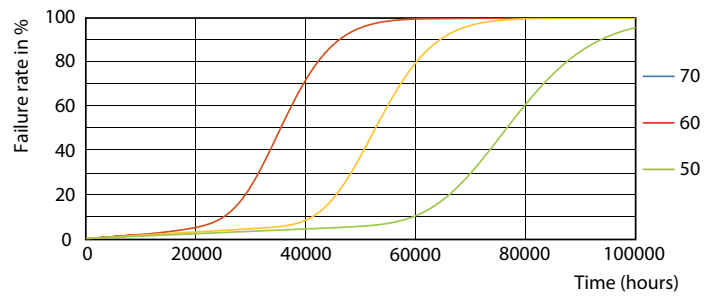

MASTER LEDtube EM/Mains

Fotometriske data

Spectral Power Distribution Colour

Levetid

Lumen Maintenance Diagram

FailureRate

Life Expectancy Diagram

LumenVsTc